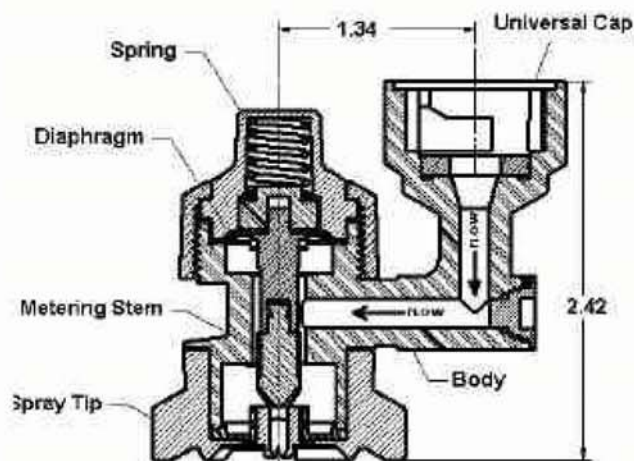

**Very Coarse
Droplet**

**ONE VARITARGET NOZZLE REPLACES EIGHT
CONVENTIONAL NOZZLES !**

AE50 AWARD WINNER

● ● ● **Flow Rate Controllable On The Go** ● ● ●

GP|Delavan AgSpray Products
800-621-9357 email: martym@gpcompanies.com

Spring —————

Metering Assembly —————

Nozzle Body —————

Spray Tip —————

VariTarget Nozzle is a nozzle that is capable of controlling flow rate and maintaining proper spray pattern and droplet size over an extended range of flow rates. The nozzle comprises a flexible spray tip that is automatically and appropriately deformed by a flexible metering assembly in response to changes in liquid pressure. Application rate from 23 to 182 l/ha at spray speed of 20 km/h is achievable with one VariTarget nozzle.

FEATURES

- Flow rate variable from .38 to 3.03 l/min as pressure varies from 140 to 450 KPa
- Medium (Yellow Spray Tip), Coarse (Blue Tip), or Very Coarse (Green Tip) droplet size
- Spray angle of 110 degrees
- Uniform spray coverage along the boom and travel direction
- Quick response to rate changes
- Flow rate controllable on the go and compatible with GPS/GIS
- Compatible with pressure regulators or automatic rate controllers
- Adaptable to conventional spraying systems
- Excellent chemical and wear resistance
- Flexible and large orifices allow significant reduction in nozzle plugging