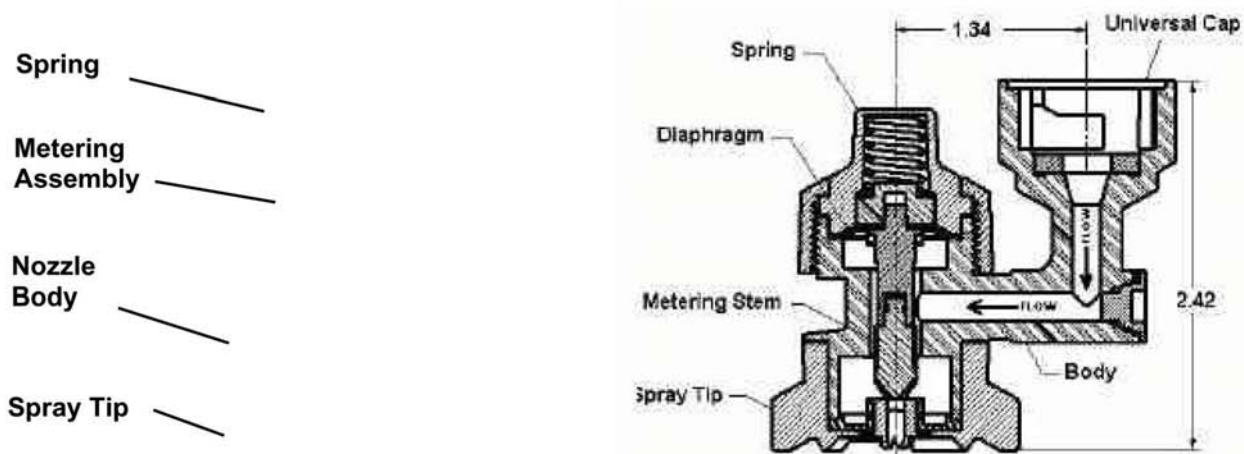

VARITARGET

Variable Flow Rate Nozzle

GP|Delavan AgSpray Products

Yellow Tip

Blue Tip

Green Tip

**Medium
Droplet**

**Coarse
Droplet**

**Very Coarse
Droplet**

**ONE VARITARGET NOZZLE REPLACES EIGHT
CONVENTIONAL NOZZLES !**

AE50 AWARD WINNER

Flow Rate Controllable On The Go

GP|Delavan AgSpray Products

800-621-9357 email: martym@gpcompanies.com

VariTarget is a nozzle that is capable of controlling flow rate and maintaining proper spray pattern and droplet size over an extended range of flow rates. The nozzle comprises a flexible spray tip that is automatically and appropriately deformed by a flexible metering assembly in response to changes in liquid pressure. Application rate from 5 to 40 GPA and spray speed from 5 to 25 MPH is achievable with one VariTarget nozzle.

FEATURES

- Flow rate variable from .15 to .80 GPM as pressure varies from 15 to 50 PSI
- Medium (Yellow Tip), Coarse (Blue Tip), or Very Coarse (Green Tip) droplet size
- Spray angle of 110 degrees • Uniform spray coverage along the boom and travel direction
- Quick response to rate changes • Flow rate controllable on the go • Compatible with GPS/GIS
- Compatible with pressure regulators or automatic rate controllers
- Adaptable to conventional spraying systems • Excellent chemical and wear resistance
- Flexible and large orifices allow significant reduction in nozzle plugging